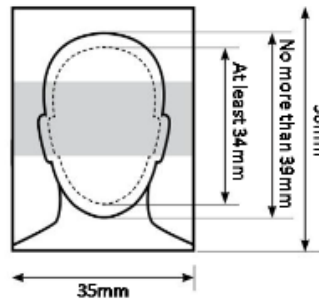

Passport Photo Specifications for EMGS

4 passport photo (3.5 cm x 5 cm) against sky blue background;

Correct

Incorrect

Please ensure the following guidelines from the Malaysian government are met:

- You should have a neutral expression,
- You should not be smiling/frowning/ raising an eyebrow,
- You should be looking straight ahead,
- You should not be showing teeth
- Your fringe should not cover your eyebrows