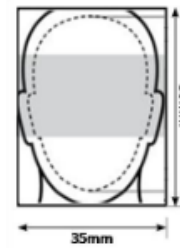

Passport Photo Specifications for EMGS

4 passport photo (3.5 cm x 5 cm) against sky blue background;

Correct

Incorrect

Please ensure the following guidelines from the Malaysian government are met:

- You should have a neutral expression,
- You should not be smiling/frowning/ raising an eyebrow,
- You should be looking straight ahead,
- You should not be showing teeth
- Your fringe should not cover your eyebrows